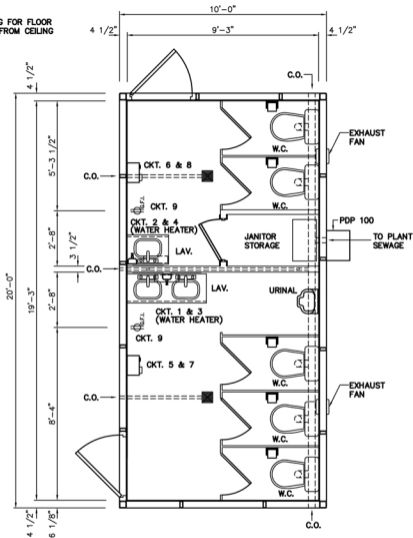

NOTE:
ALL WIRING FOR FLOOR
TO COME FROM CEILING

ELECTRICAL PLAN @ FLOOR

SCALE = 3/8" = 1'-0"